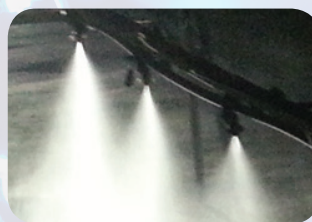

COMATRA LED Sprayer Lighting

FAST - EASY - RELIABLE

“The Comatra CMTX-V10 Blue LED sprayer boom lighting”

Studies show there are many benefits of crop spraying at night:

- Plants are less stressed in the dark.
- Some insects only come out at night.
- At night there is less wind and spray drift.
- A lot of chemicals evaporate slower in the dark.

Properly functioning nozzles are imperative when crop spraying at night !

An accurate and proper sprayer boom illumination will enable you to see and monitor the nozzles and spray pattern from the cab.

The **Comatra CMTXV10 Blue LED** is specially designed for crop spraying equipment ensuring a **perfect illumination** of the nozzles and spray pattern while also providing a **much higher contrast** than any other traditional white light or blue lens light.

Comatra Blue Crop Sprayer LED lights have a much lower investment cost, require less installation time and are much easier and quicker to clean. (Compared to individual nozzle lights.)

Saving you time and money all along the sprayer boom !